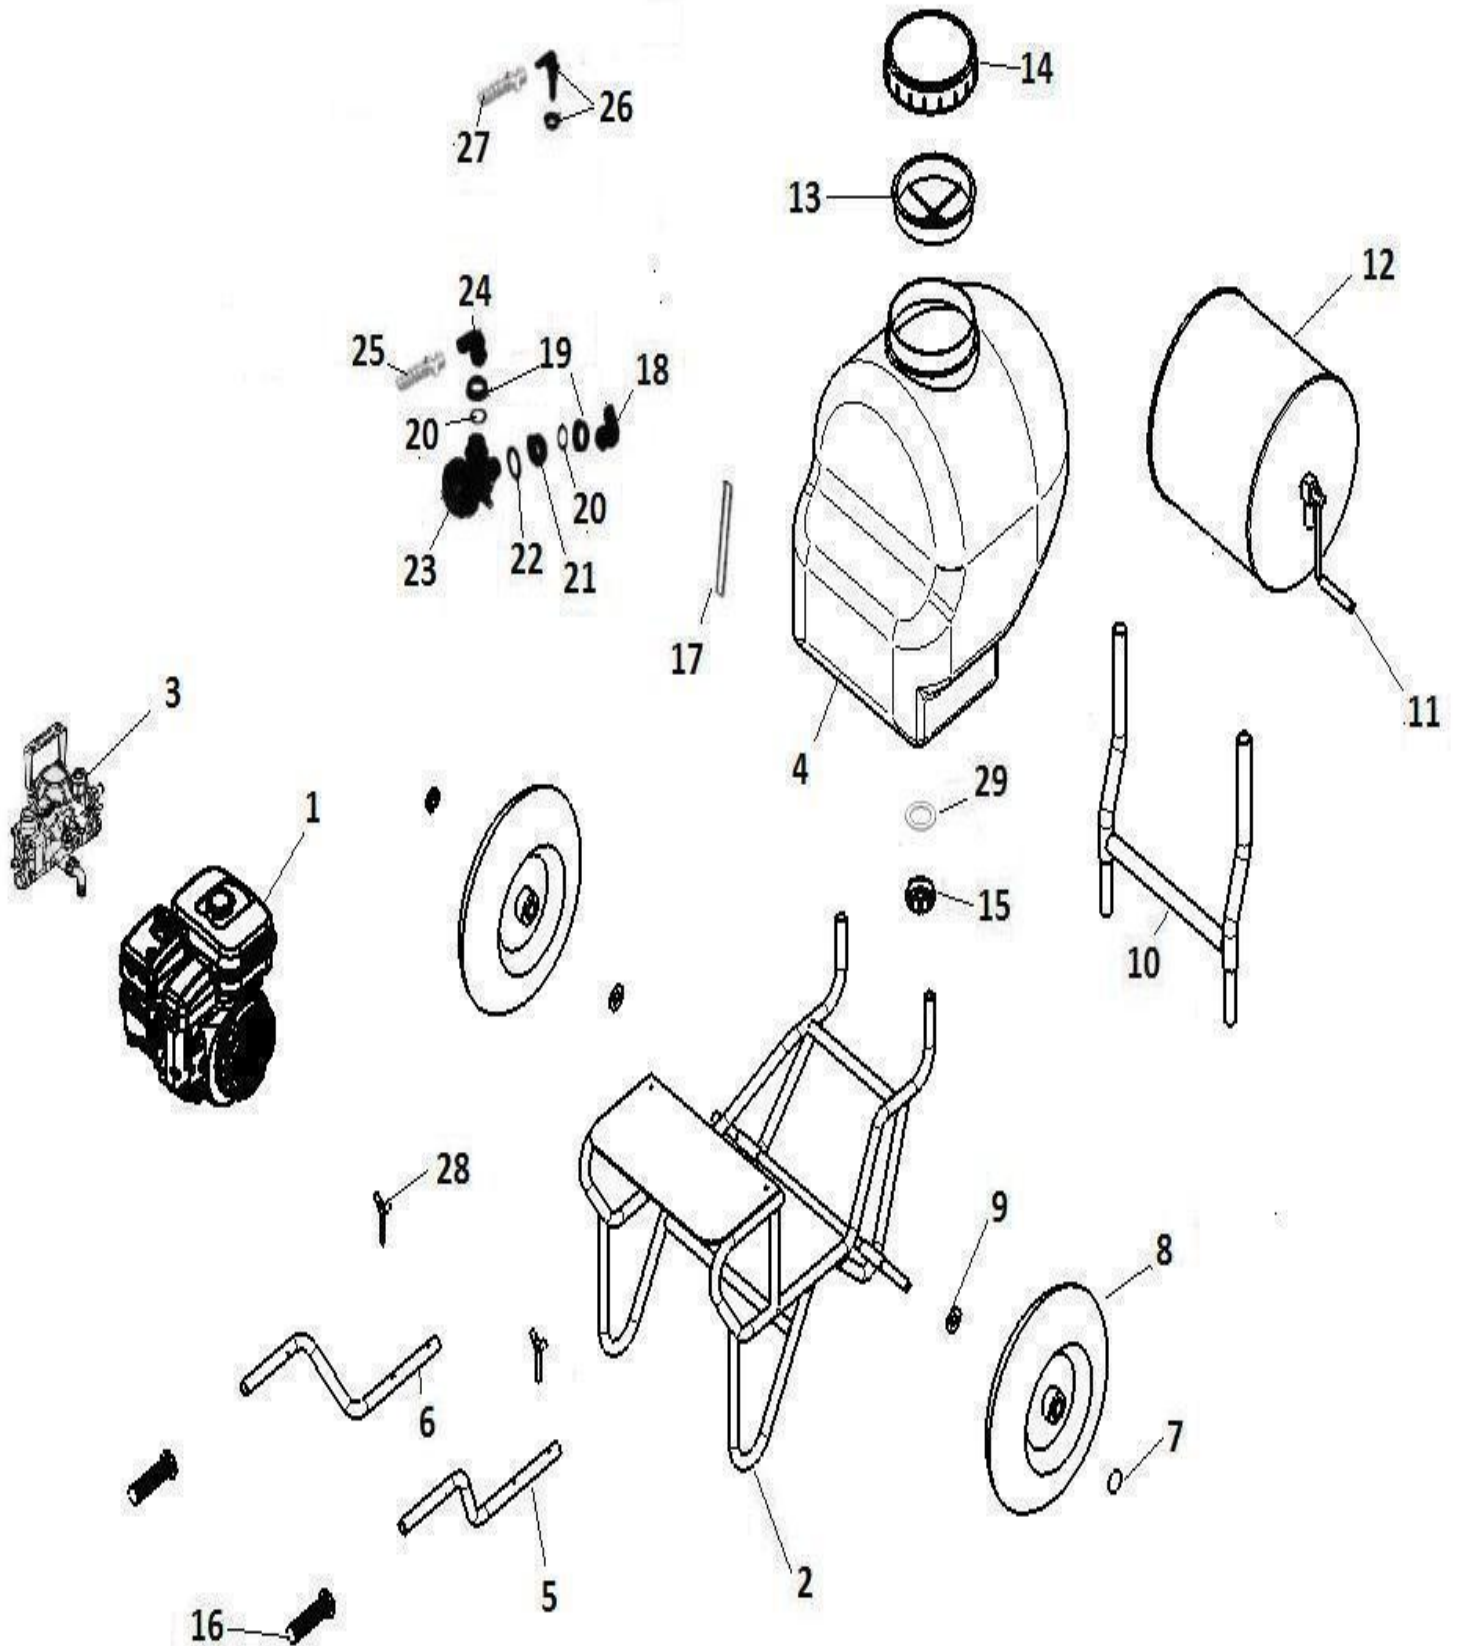

DESPIECE COMPLETO

Reference Number	Part Number	Part Description	Quantity
1	055R00000R100	ENGINE	1
2	42000000000100	FRAME 2 WHEEL W/ SHEET	1
3	077K00000000B	PUMP	1
4	42000000000010	TANK 100 L	1
5	680008005980	HANDLE RIGHT	1
6	680008005970	HANDLE LEFT	1
7	42000000000040	WHEEL CLIP	2
8	42000000000030	WHEEL 4.00/8''	2
9	680008005930	WASHER Ø21X35X3 MM	2
10	5900000000011	50 M HOSE REEL BACK SUPPORT	1
10	5900000000012	100 M HOSE REEL BACK SUPPORT	1
11	5900000000004	50 M HOSE REEL W/O HOSE	1
11	5900000000005	100 M HOSE REEL W/O HOSE	1
12	50800245008	HOSE	1
13	4200008147000	FILTER	1
14	42000000000080	TANK LID	1
15	42000000000090	DISCHARGE CAP	1
16	185400001000	RUBBER GRIP	2
17	6200000000431	LEVEL LABEL	1
18	4200008012300	FILTER COUPLING	1
19	4200008040301	RING NUT	2
20	4200G00001022	O'RING	2
21	4200008042301	RING NUT	1
22	4200G00001046	O'RING	1
23	4200008072005	SUCTION FILTER	1
24	4200008002300	FILTER COUPLING	1
25	50800206019	SUCTION HOSE Ø19 MM	mts
26	4200008039151	DISCHARGE COUPLING	1
27	50800216016	DISCHARGE HOSE Ø16 MM	1
28	610000002152	THUMB SCREWS	2
29	503000000180	O'RING	1